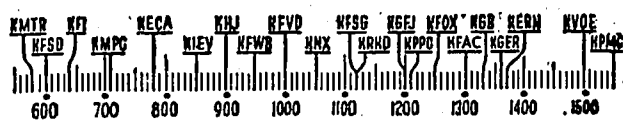

YOUR Radio TODAY

[The information contained in the following schedule is furnished by the stations broadcasting the programs.]

CHURCH SERVICES

KMTR—Nat. Message, 8:30 a.m.; Bob Shuler, 8:45 a.m.
KMPC—Wings Over Jordan, 8 a.m.; H.M.S. Richards, 4 p.m.
KECA—Church, 8:45 a.m.; Catholic Hr., 9 p.m.
KHJ—Lutheran Hour, 1:30 p.m.; Revival Hour, 5 p.m.
KFVB—Church, 8 a.m.; Rescue Mission, 8:30 a.m.; Church, 8 p.m.
KFVD—Spanish, 8 a.m.; Rev. Salas, 8 a.m.; Church of Christ, 8:30 a.m.
KNN—Air Church, 7; West Coast Church, 8; Salt Lake Tabernacle, 8:30 a.m.; Church, 10 a.m.
KFSG—Almee McPherson, 10:30 a.m.; Speaker, 3 p.m.; Evangelistic Service, 7 p.m.; Voice First Nighters, 8:30 p.m.
KIRK—Rev. Squires, 7:30 a.m.
KFPC—Presbyterian Church, 9 a.m.; Dr. Woelner, 9:30 a.m.; Dr. Wheeler, 11 a.m.
KFOX—Visitor, 10:15 a.m.; Religious, 10:45 a.m.; Fireside Church, 4:30 p.m.; Church, Dr. McLennan, 11:30 a.m.; Church, 8 p.m.
KGER—Mission, 7 a.m.; Mountain Missionaries, 7:45; Church, 8 a.m.; Bible Class, 10:30 a.m.; Japanese Church, 8:30 p.m.